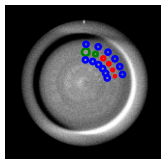

Uniformity (7)

HU Linearity (33)

RMTF

Pair Distance (mm)

4.00 2.00 1.33

Resolution (45) Low Contrast (21)

Side View

Uniformity Profile