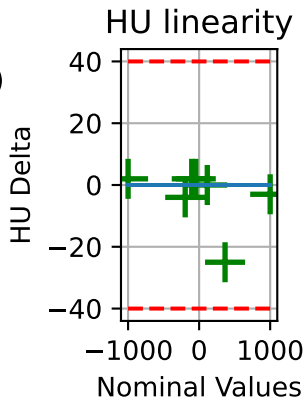

Uniformity (7)

HU Linearity (33)

RMTF

Pair Distance (mm)

4.00 2.00 1.33

Resolution (45) Low Contrast (21)

Side View

Uniformity Profile