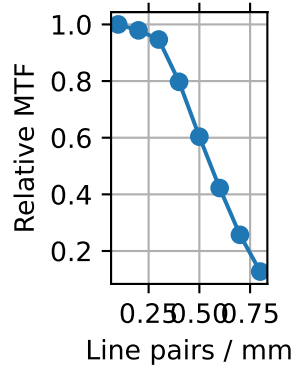

Uniformity (7)

HU Linearity (33)

RMTF

Pair Distance (mm)

4.00 2.00 1.33

Resolution (45) Low Contrast (21)

Side View

Uniformity Profile