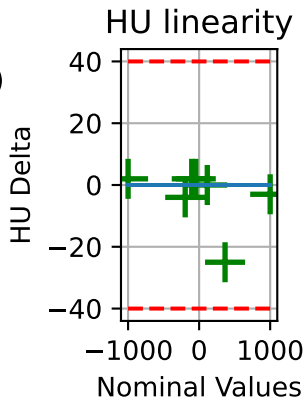

Uniformity (7)

HU Linearity (33)

RMTF
Pair Distance (mm)
4.00.001.33

Resolution (45) Low Contrast (21)

Side View

Uniformity Profile