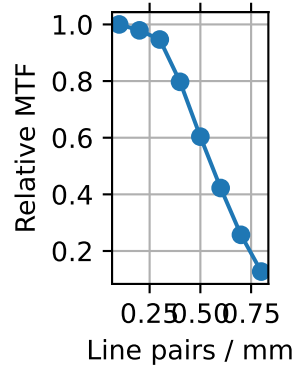

Uniformity (7)

HU Linearity (33)

RMTF
Pair Distance (mm)
4.00.001.33

Resolution (45) Low Contrast (21)

Side View

Uniformity Profile