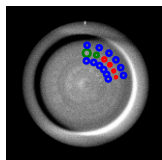

Uniformity (7)

HU Linearity (33)

RMTF
Pair Distance (mm)
4.00.001.33

Resolution (45) Low Contrast (21)

Side View

Uniformity Profile