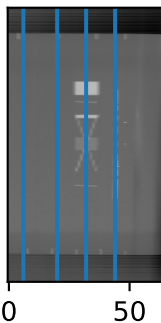

Uniformity (7)

HU Linearity (33)

RMTF  
Pair Distance (mm)  
4.00 2.00 1.33

Resolution (45) Low Contrast (21)

Side View

Uniformity Profile