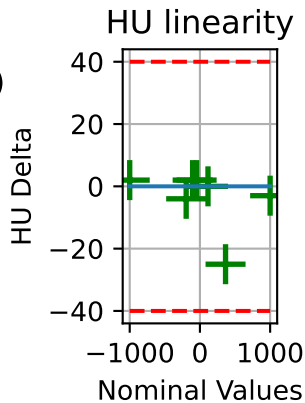

Uniformity (7)

HU Linearity (33)

RMTF  
Pair Distance (mm)  
4.00 2.00 1.33

Resolution (45) Low Contrast (21)

Side View

Uniformity Profile