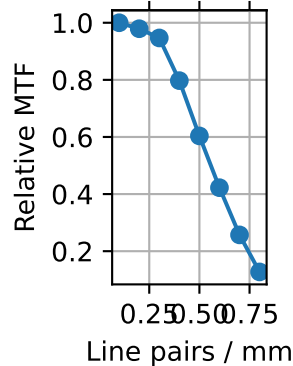

Uniformity (7)

HU Linearity (33)

RMTF  
Pair Distance (mm)  
4.00 2.00 1.33

Resolution (45) Low Contrast (21)

Side View

Uniformity Profile